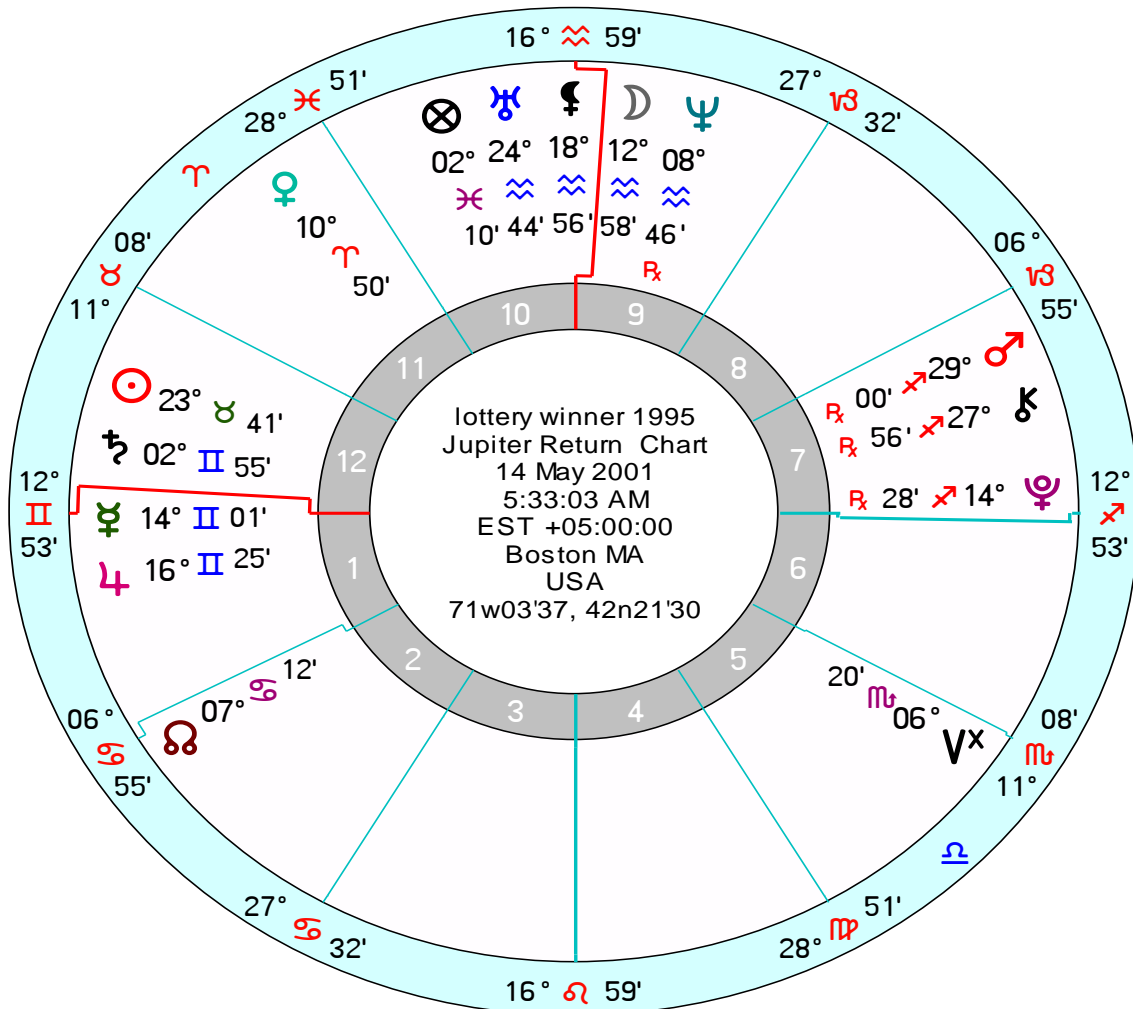

Lucky days report for Lottery Winner

Your luck report is based on research of hundreds of astrology charts and the transits and progressions formed to the natal planets in the chart. Based on research the list of transits below trigger lucky periods and days in a person's life. People do not always win the lottery with a number 4 transits, but I have never seen a lottery winner that did not have a number 4 transit when they won. In my case last time I had a number 4 transit, I was having a hard time for a while due to my health. I could not work for almost a year. Lost our home, our car was reposed. Exact on my 4 transit my daughter showed up with a car and gave it to me.

Your Jupiter return suggests this is a very luck time in your life. With Jupiter and mercury conjunct in the first house says money will become strait to you. Your mind is sharp and very intuitive. Pick your own numbers. Jupiter is also trine Uranus which is also conjunct the mid heaven. There could be a big win fall coming your way. This is a twelve year cycle. Make the most of it.

List of Luck transit by importance:

- 4) Ura Any Soft Aspect Jup Very Very Strong, A must have for any chance to win a lottery grande prize.
- 2) Jup Any Soft Aspect Ura Very Strong Luck, could be a big pay day
- 7) Jup Any Soft Aspect Jup Very Lucky
- 1) Jup Any Soft Aspect Ven Strong Luck
- 3) Jup Any Soft Aspect Sun Strong Luck
- 5) Sun Any Soft Aspect Jup Lucky
- 6) Ven Any Soft Aspect Jup Lucky

USING RADIX CHART for Stephan Madison - Natal

When you see (Enters) it is the start of a lucky period and stops when you see (Leaves). When you see the number 1-7 listed on the side is when it is exact and has the most power.